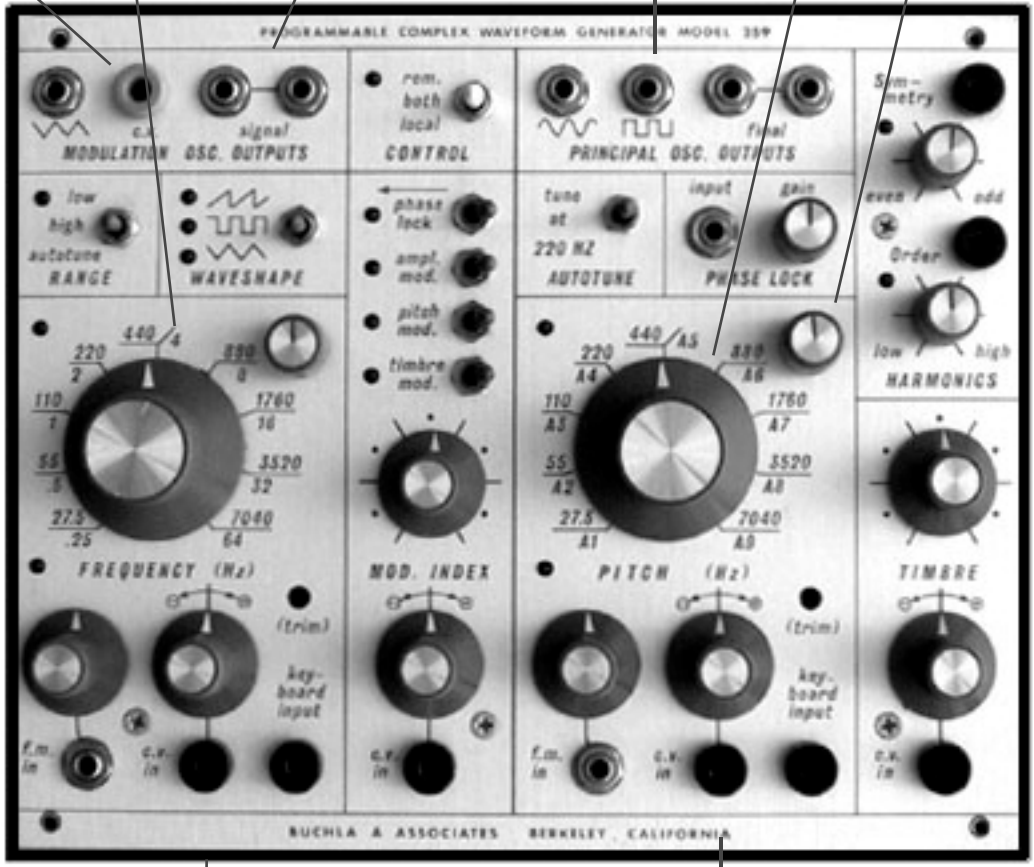

MODULATION OSC

PRINCIPAL OSC

Modulation Osc Freq
 Principal Osc Freq
 C.V. out
 signal outs
 outputs
 fine tune
 timbre controls

Freq range and waveshape

Control Inputs for Principal Osc.

Normalised Modulations (controlled by switches - right off, left on)

Control inputs for Mod osc.