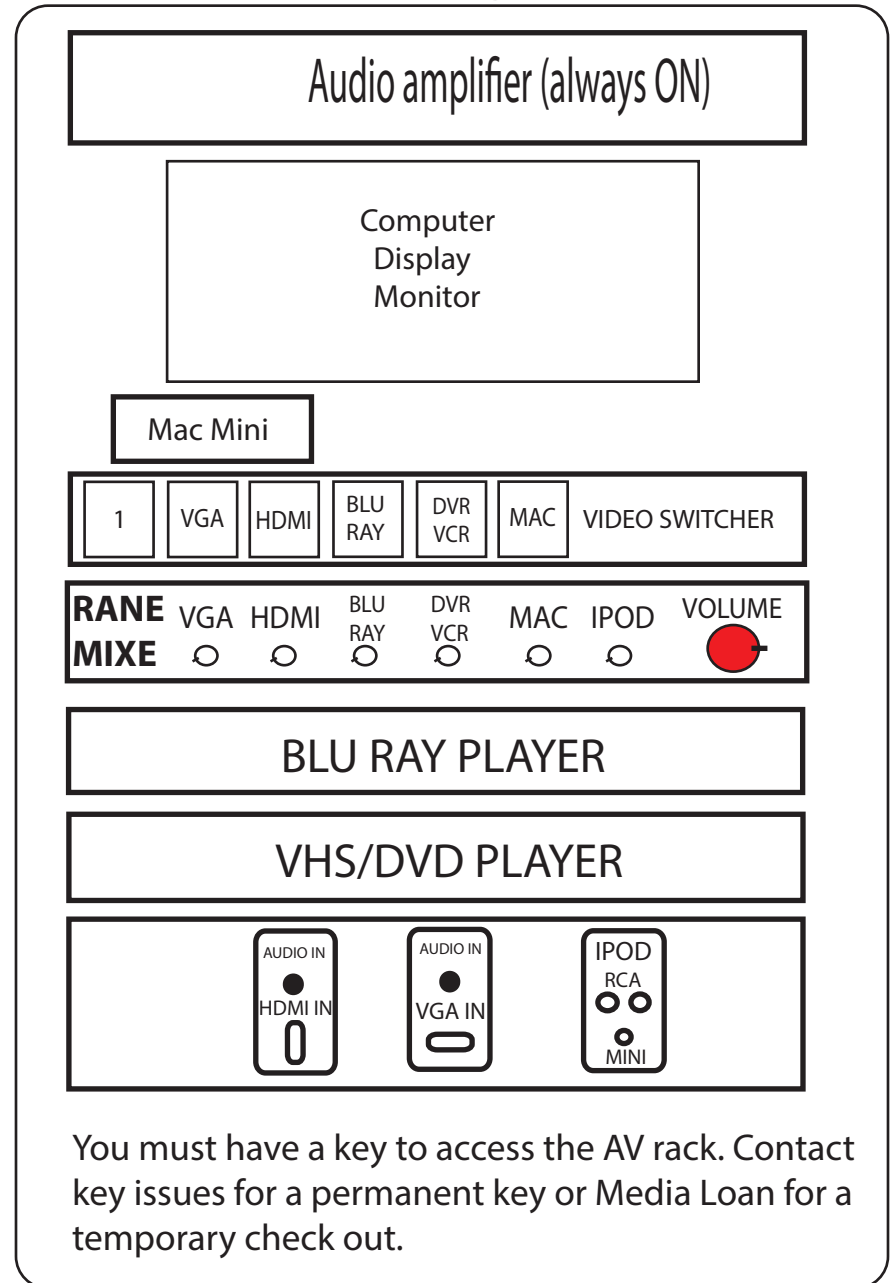

AV RACK

You must have a key to access the AV rack. Contact key issues for a permanent key or Media Loan for a temporary check out.