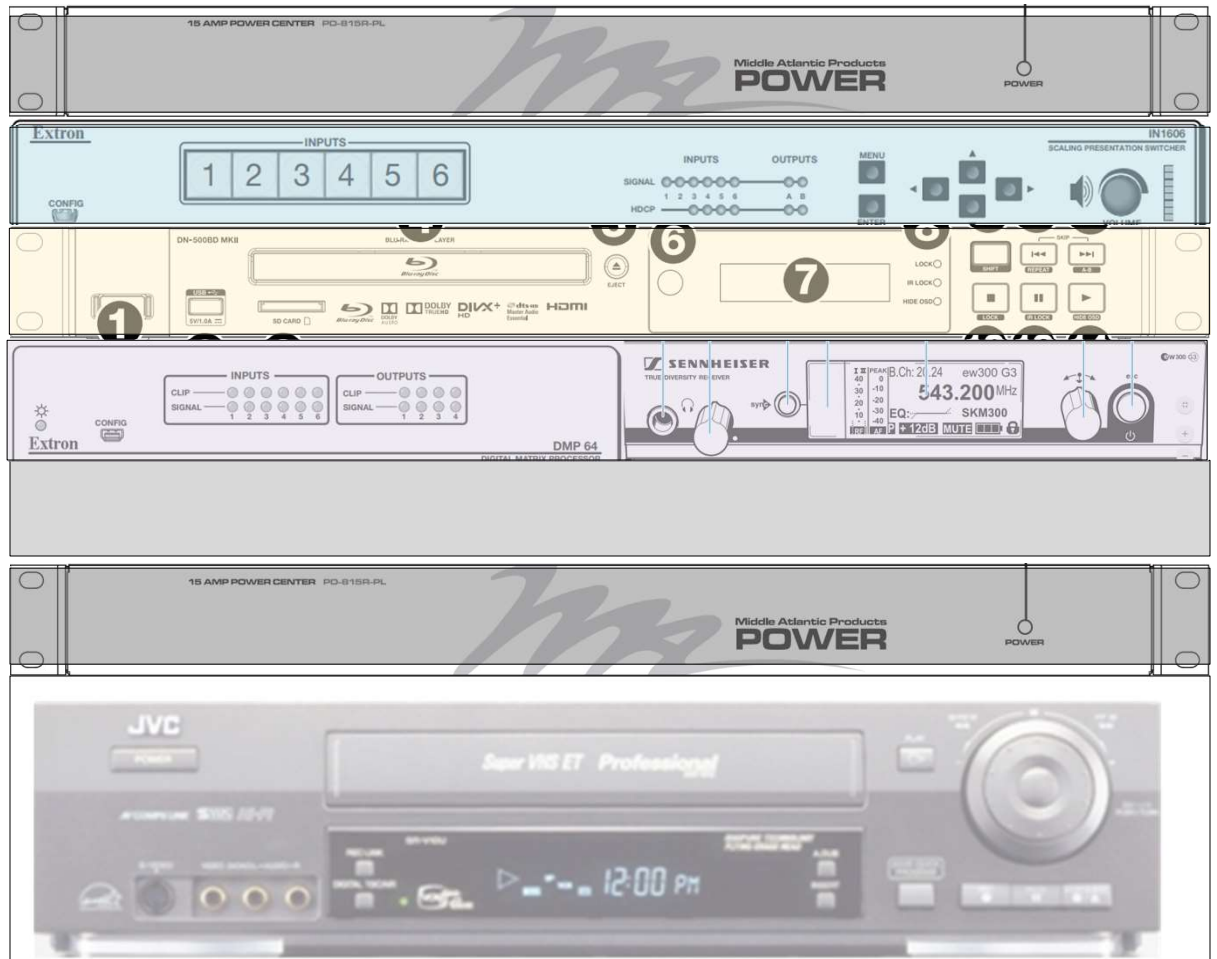

Main Touch Panel Screen

- Room Lights
- Screen Down/Up
- Context Help
- Turn System OFF

- Volume Up
- Volume Down
- Video/Sound Blackout
- Microphones

Podium Equipment Rack

- Video Switcher
- Blu-Ray/DVD
- DSP and Wireless