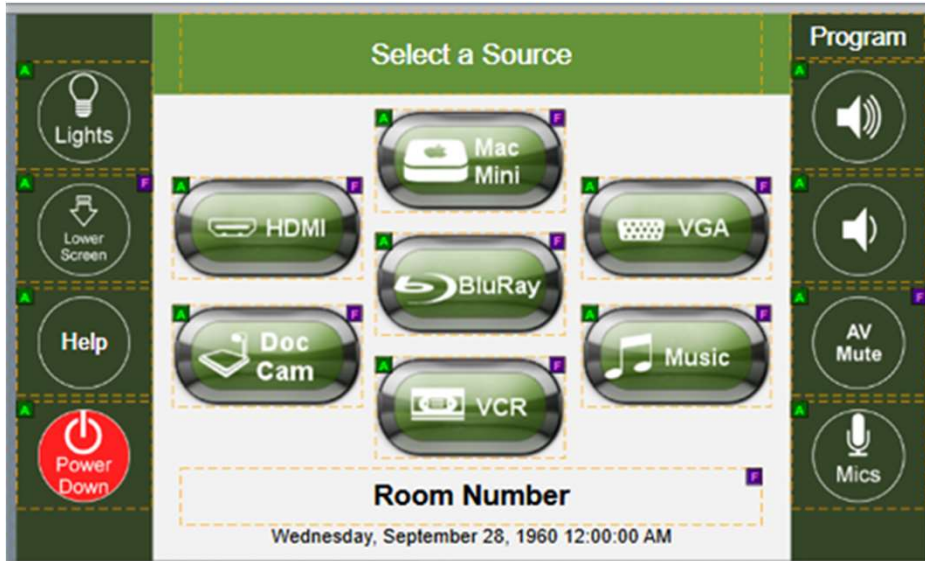

Main Touch Panel Screen

- Room Lights
- Screen Down/Up
- Context Help
- Turn System OFF

- Volume Up
- Volume Down
- Video/Sound Blackout
- Microphones

Podium Equipment Rack

- Video Switcher
- Blu-Ray/DVD
- DSP and Wireless