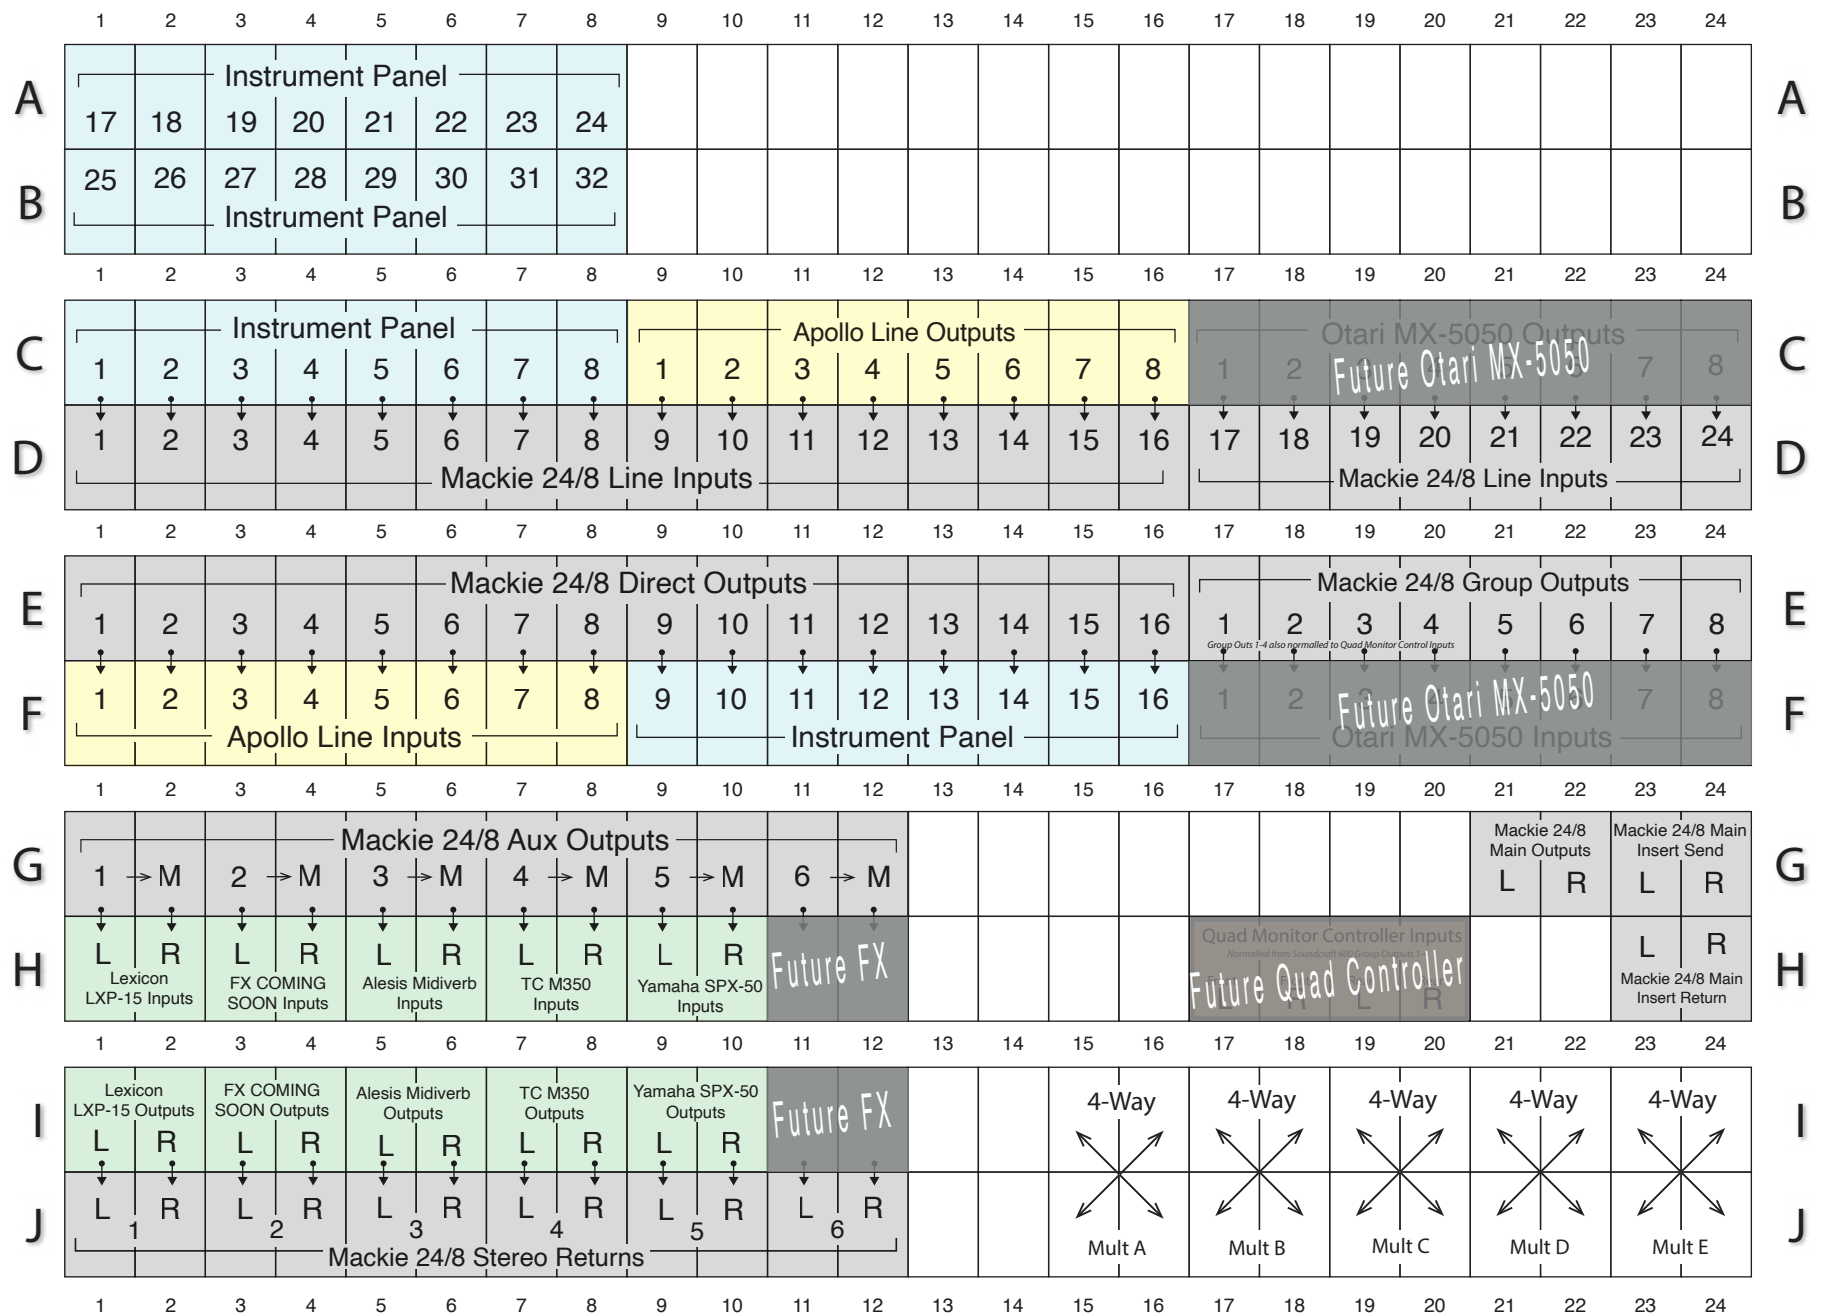

MTL 347 Patchbay Diagram

- = Outboard Gear
- = Synths and Instruments
- = Amps/Monitoring
- = Mixing Console
- = Interface
- = Umbilicals
- ↓ = Half-Normalled Connections
- M = Mult