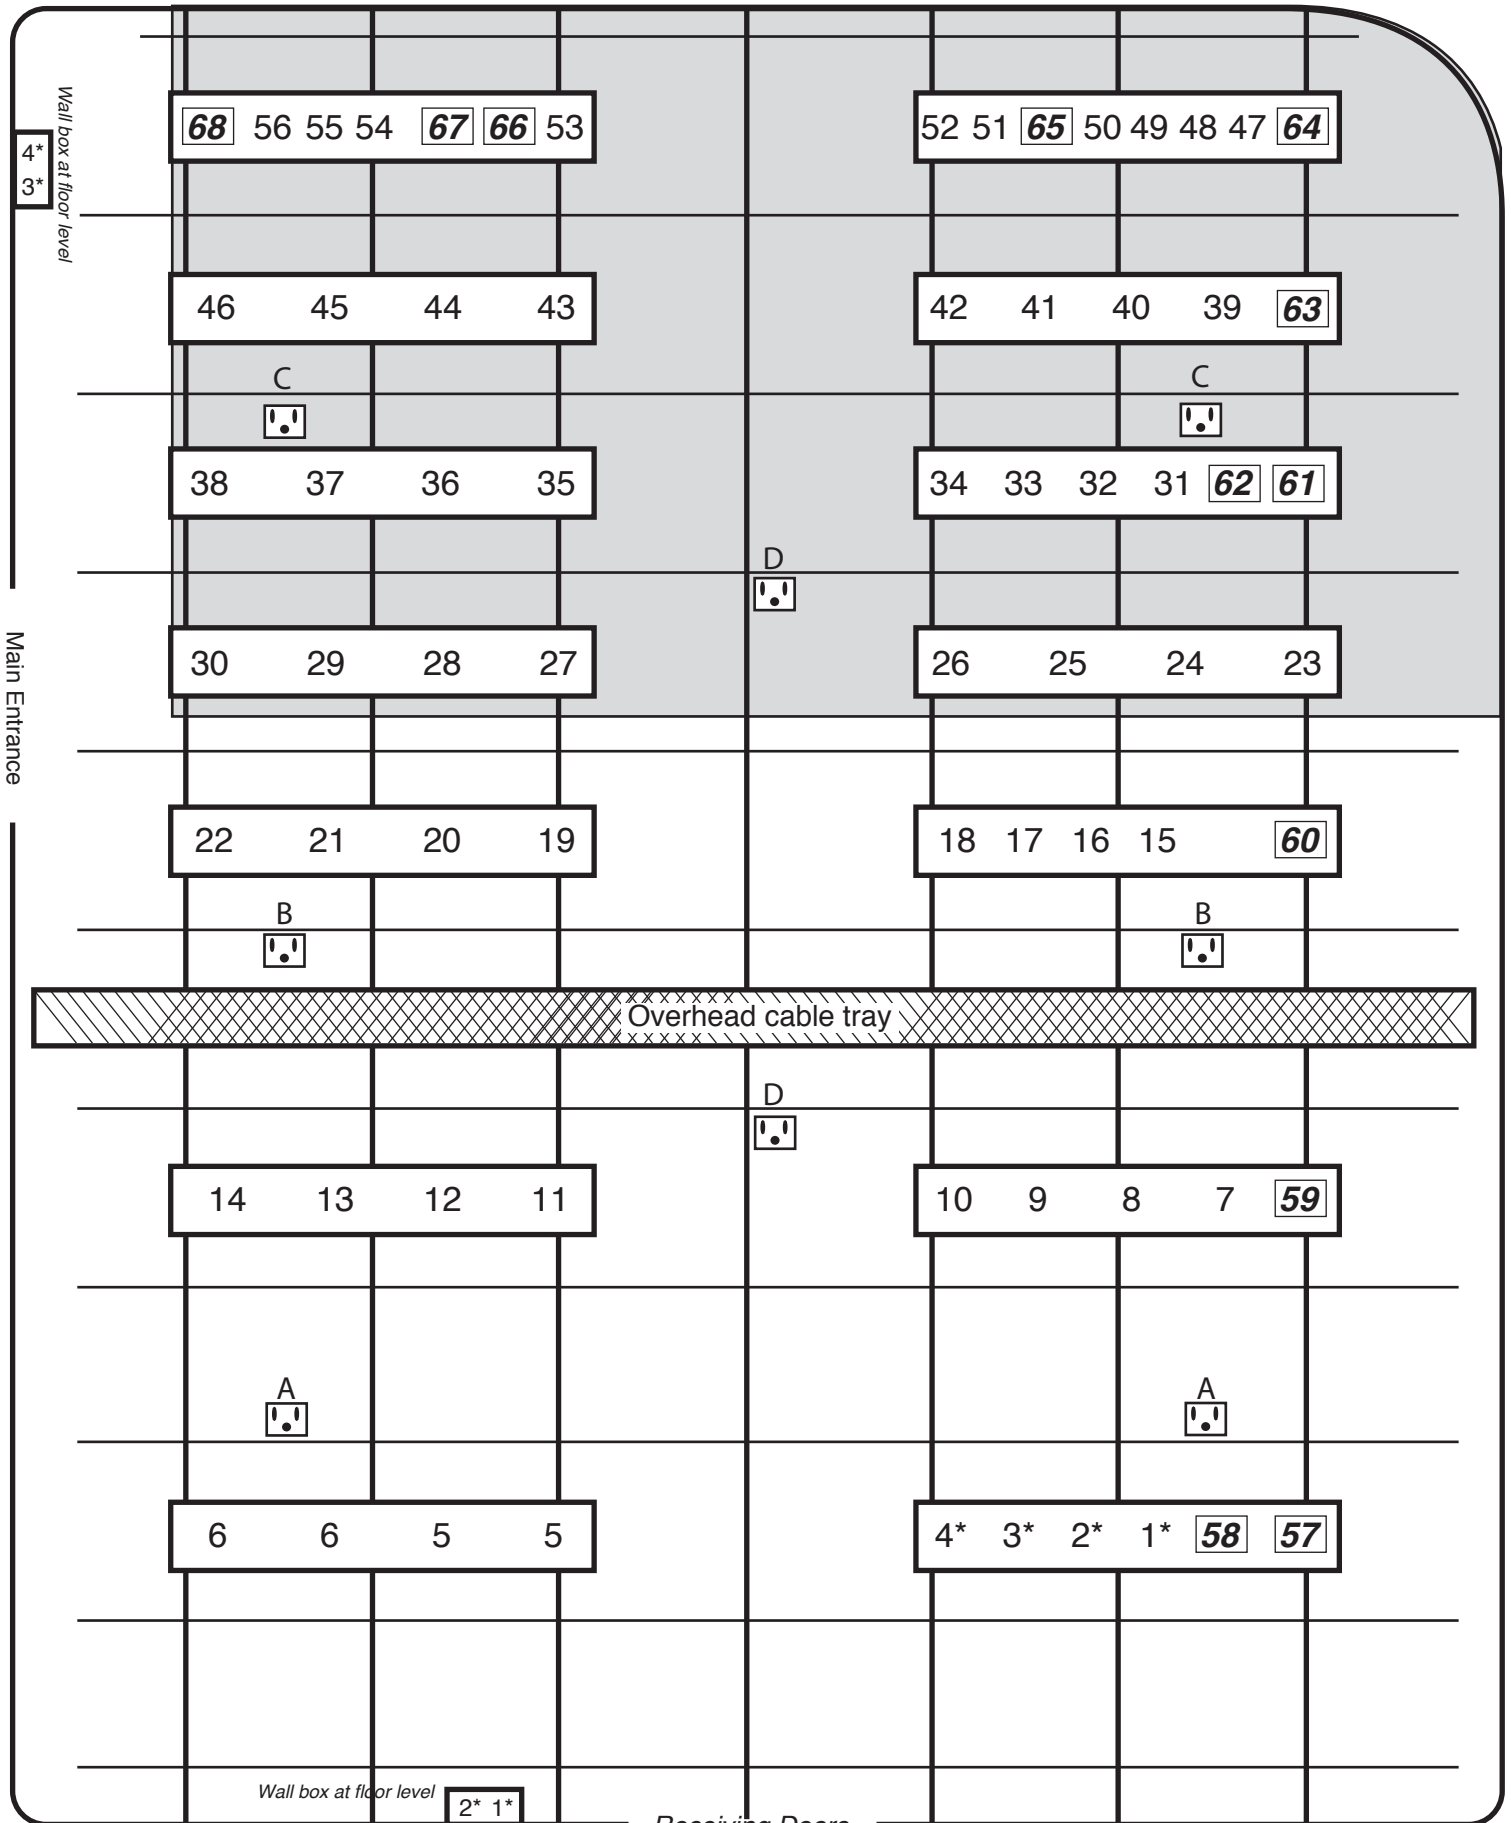

Theatrical Lighting Circuit Configuration Version 3

NOT TO SCALE

= 50amp circuit — *Two Locations Ganged

Receiving Doors
Shaded area is "usual" shooting area

01/15/13 • Willy