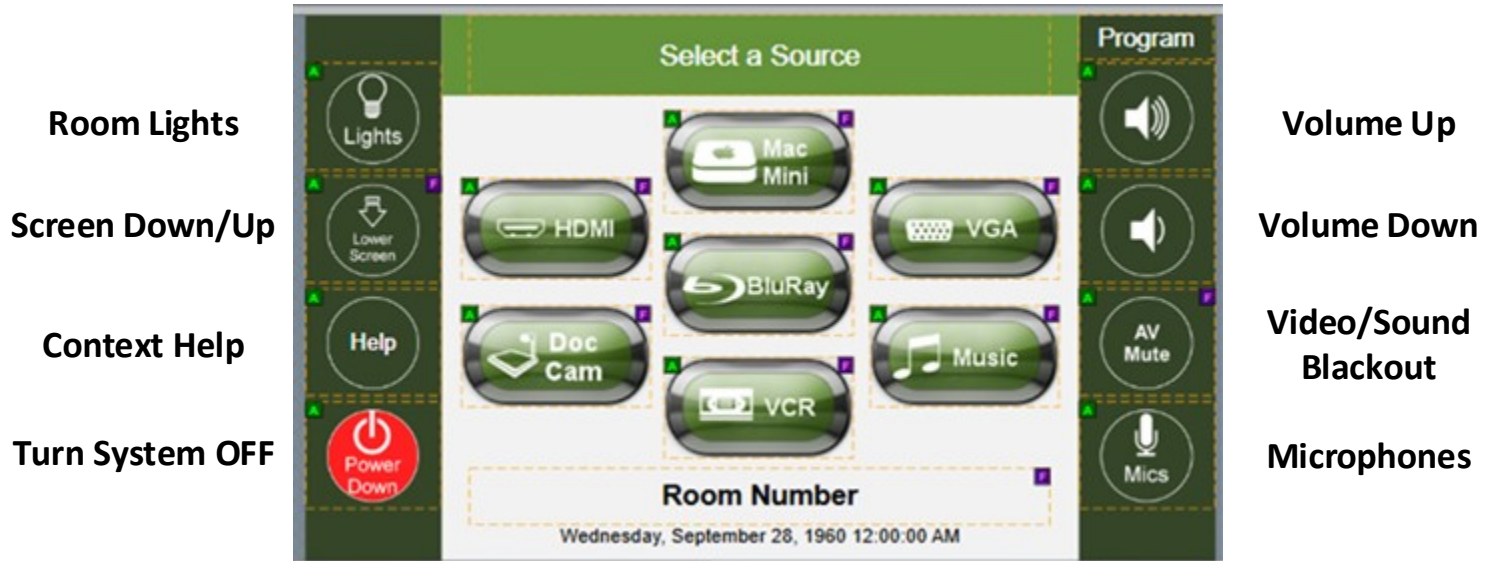

# Main Touch Panel Screen

# Podium Equipment Rack