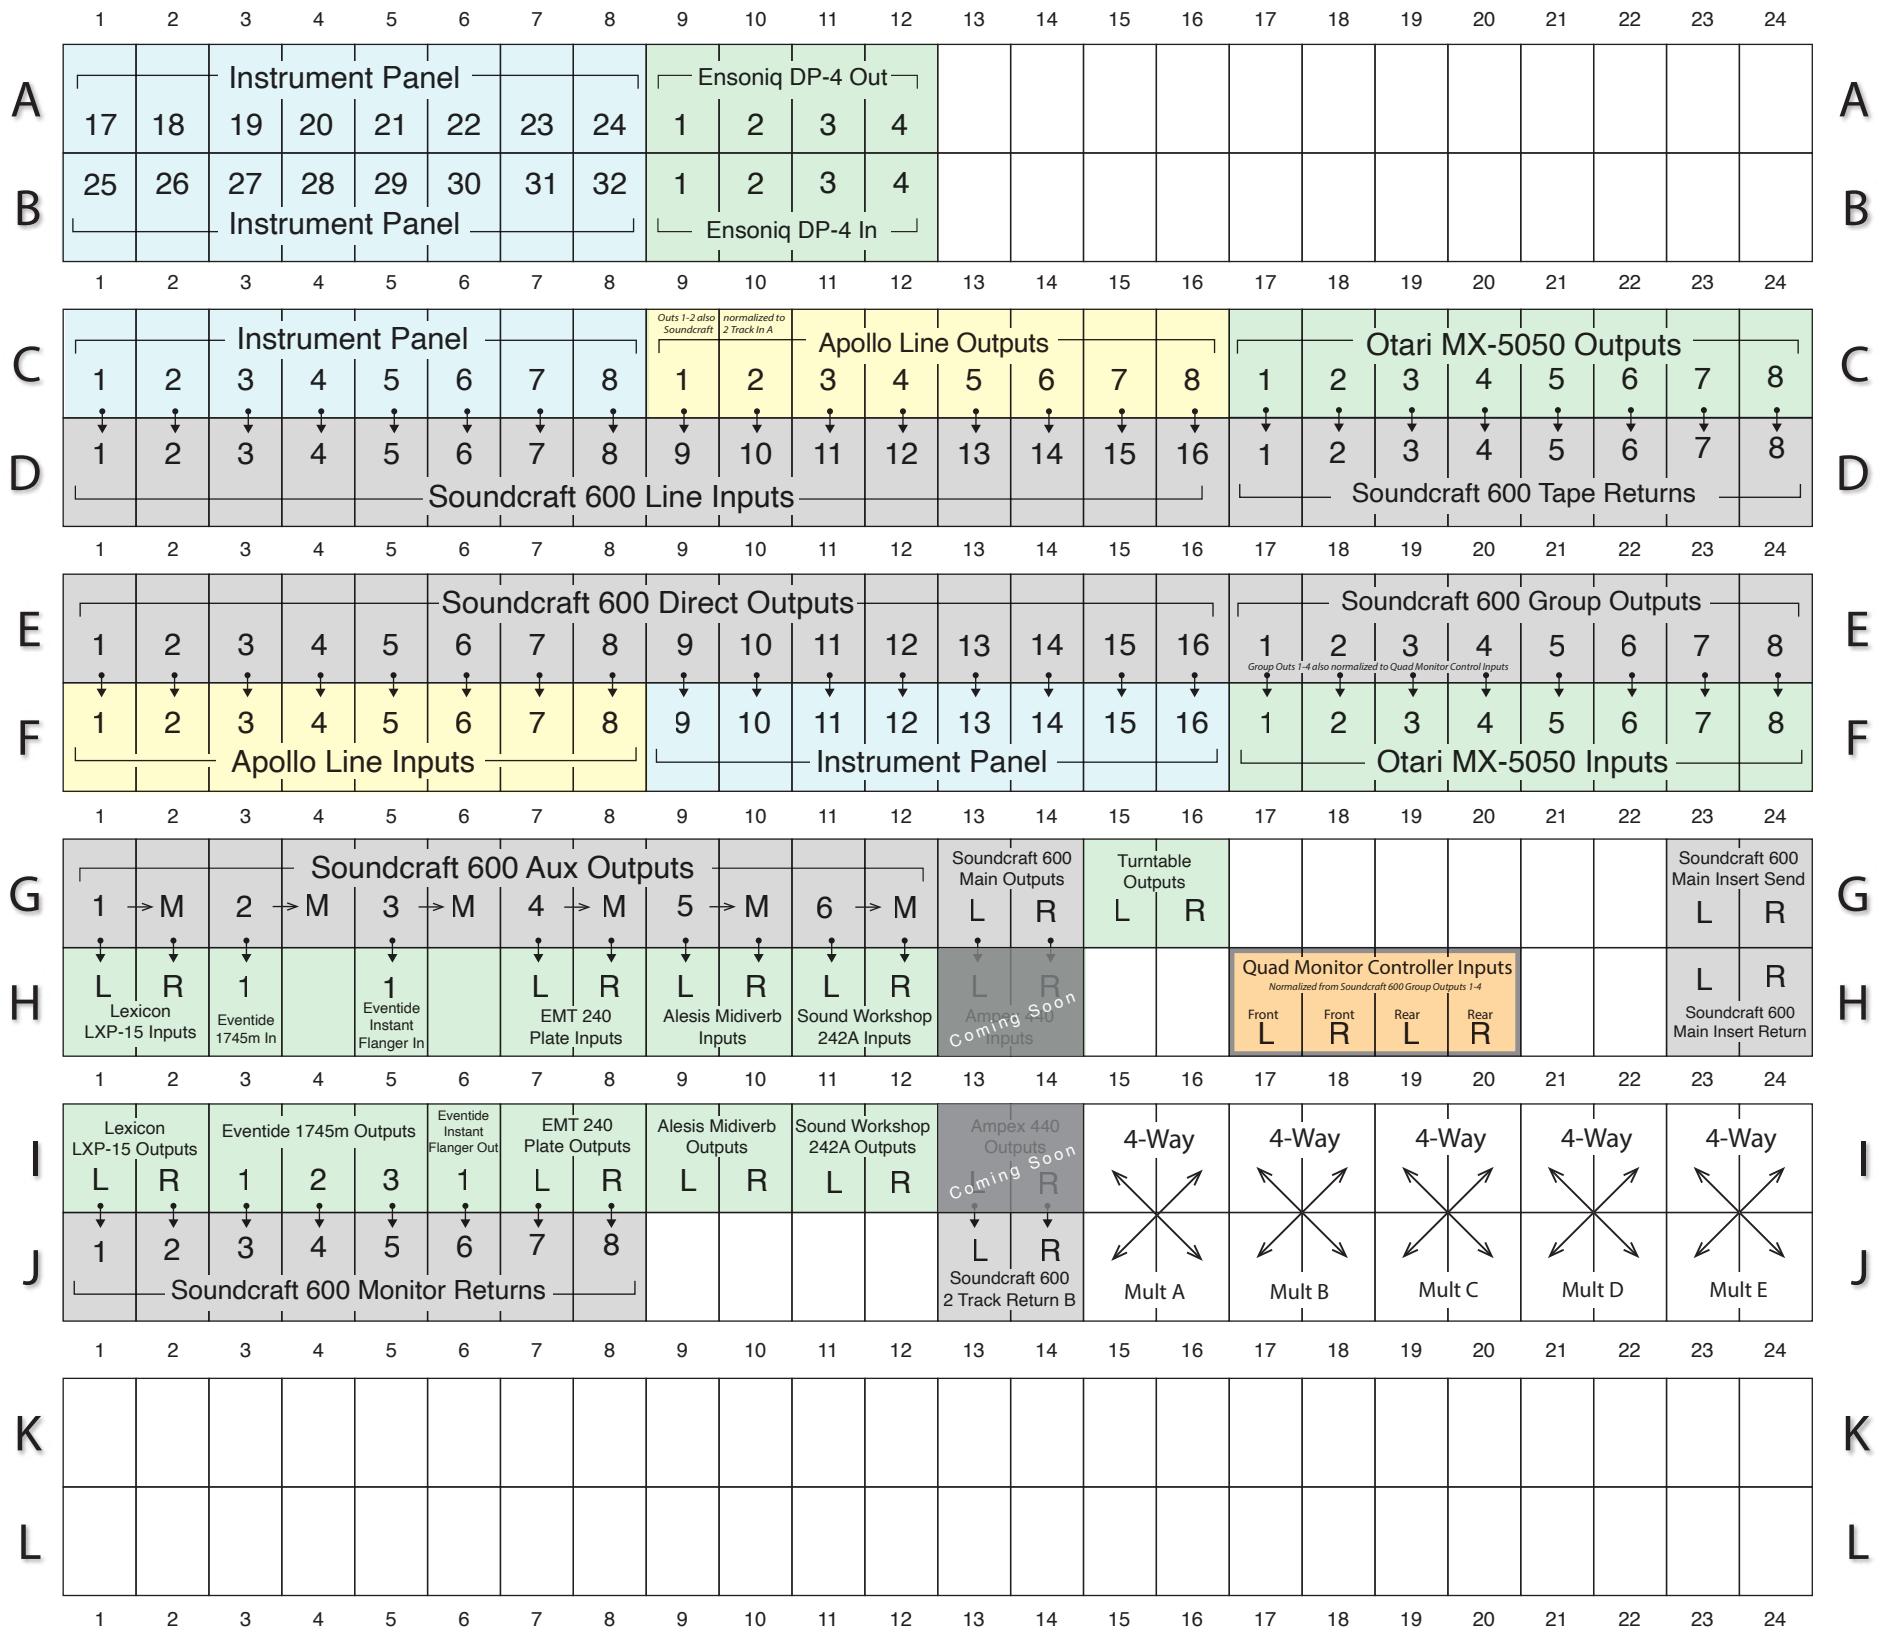

MTL 346 Patchbay Diagram

- = Outboard Gear & Recorders
- = Synths and Instruments
- = Amps/Monitoring
- = Mixing Console
- = Audio Interface
- = Passive Utilities

↓ = Half-Normalled Connections

→ M = Mult