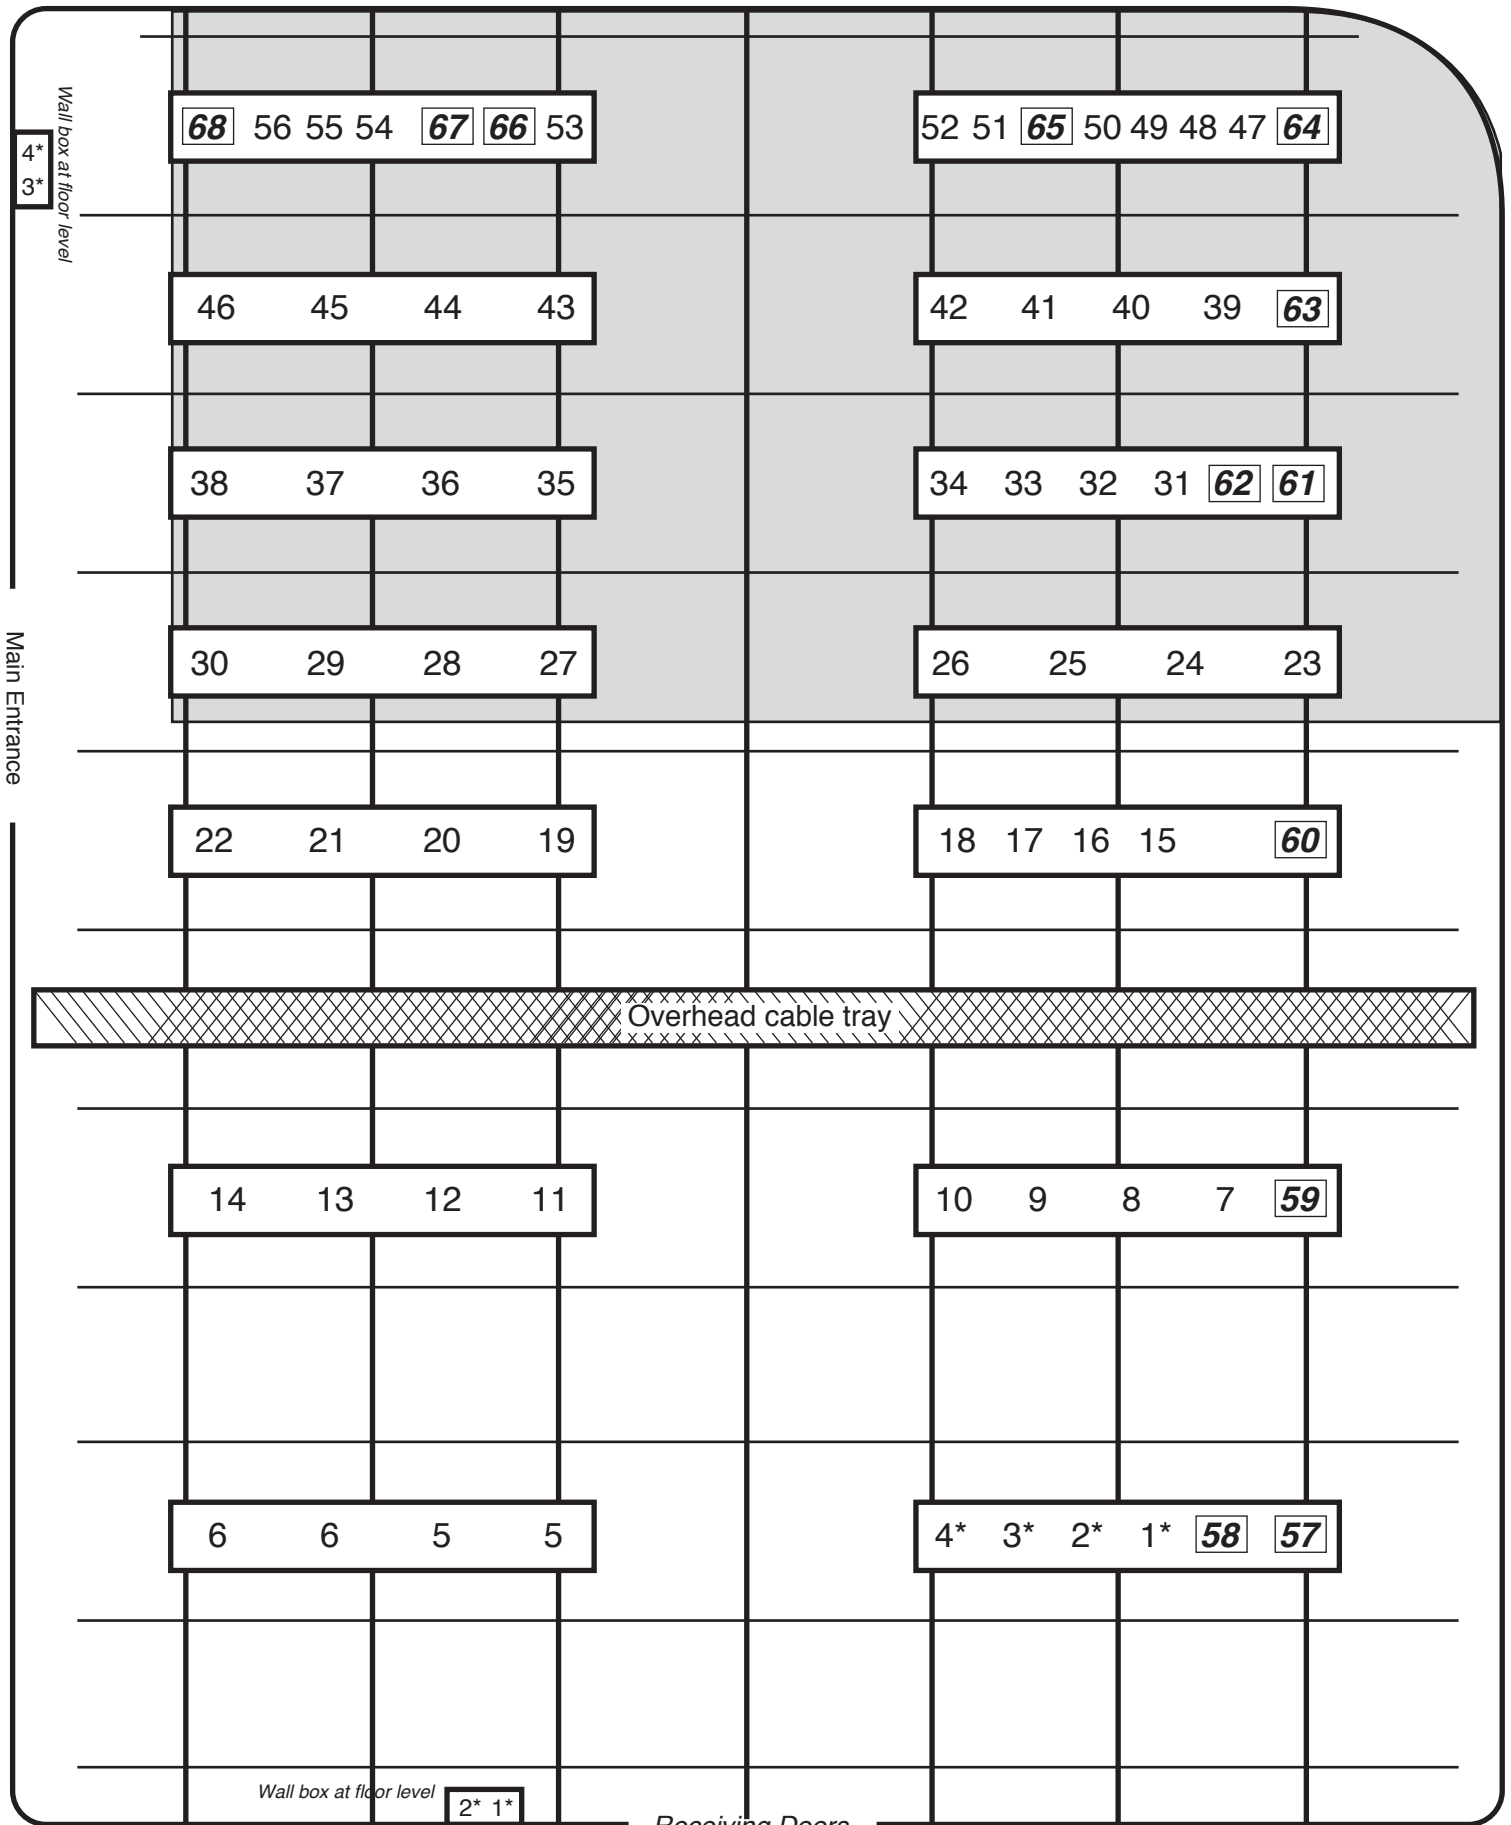

Theatrical Lighting Circuit Configuration Version 2

NOT TO SCALE

= 50amp circuit — *Two Locations Ganged

Receiving Doors
Shaded area is "usual" shooting area

01/23/12 • Dave