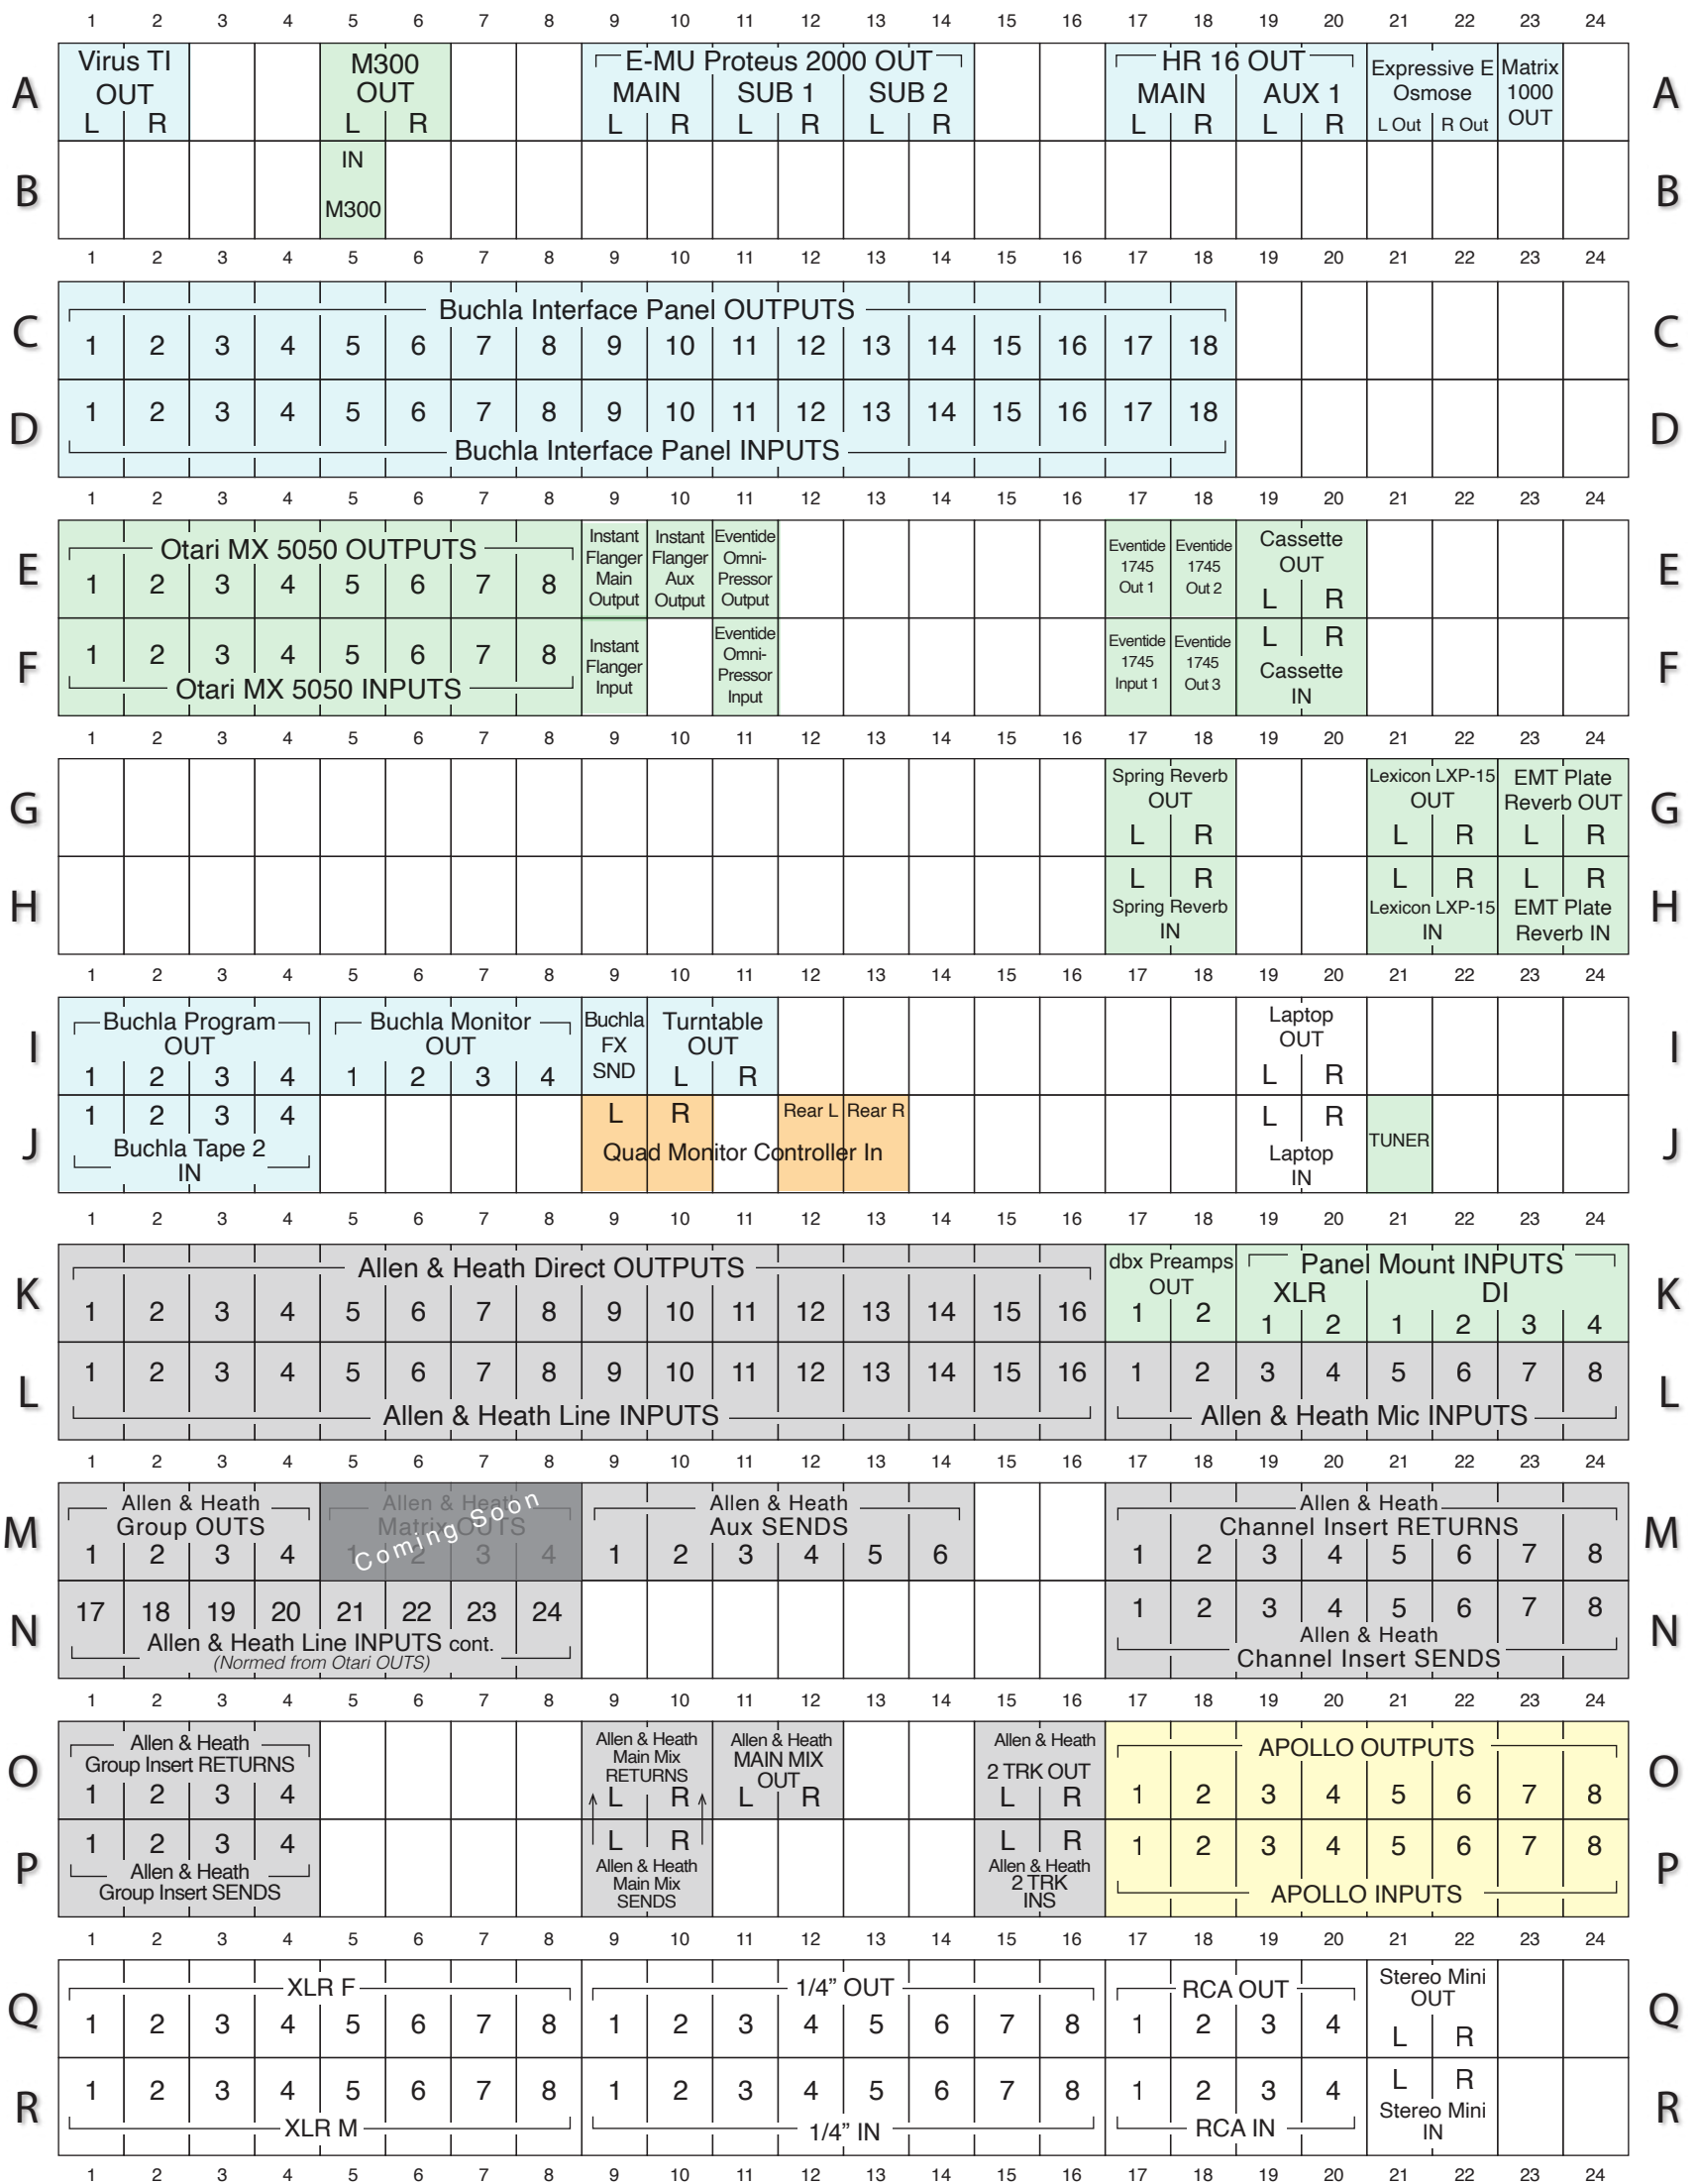

MTL 346 Patchbay Diagram

- = Outboard Gear
- = Synths and Instruments
- = Amps/Monitoring
- = Mixing Console
- = Interface
- = Umbilicals
- = Normalled Connections