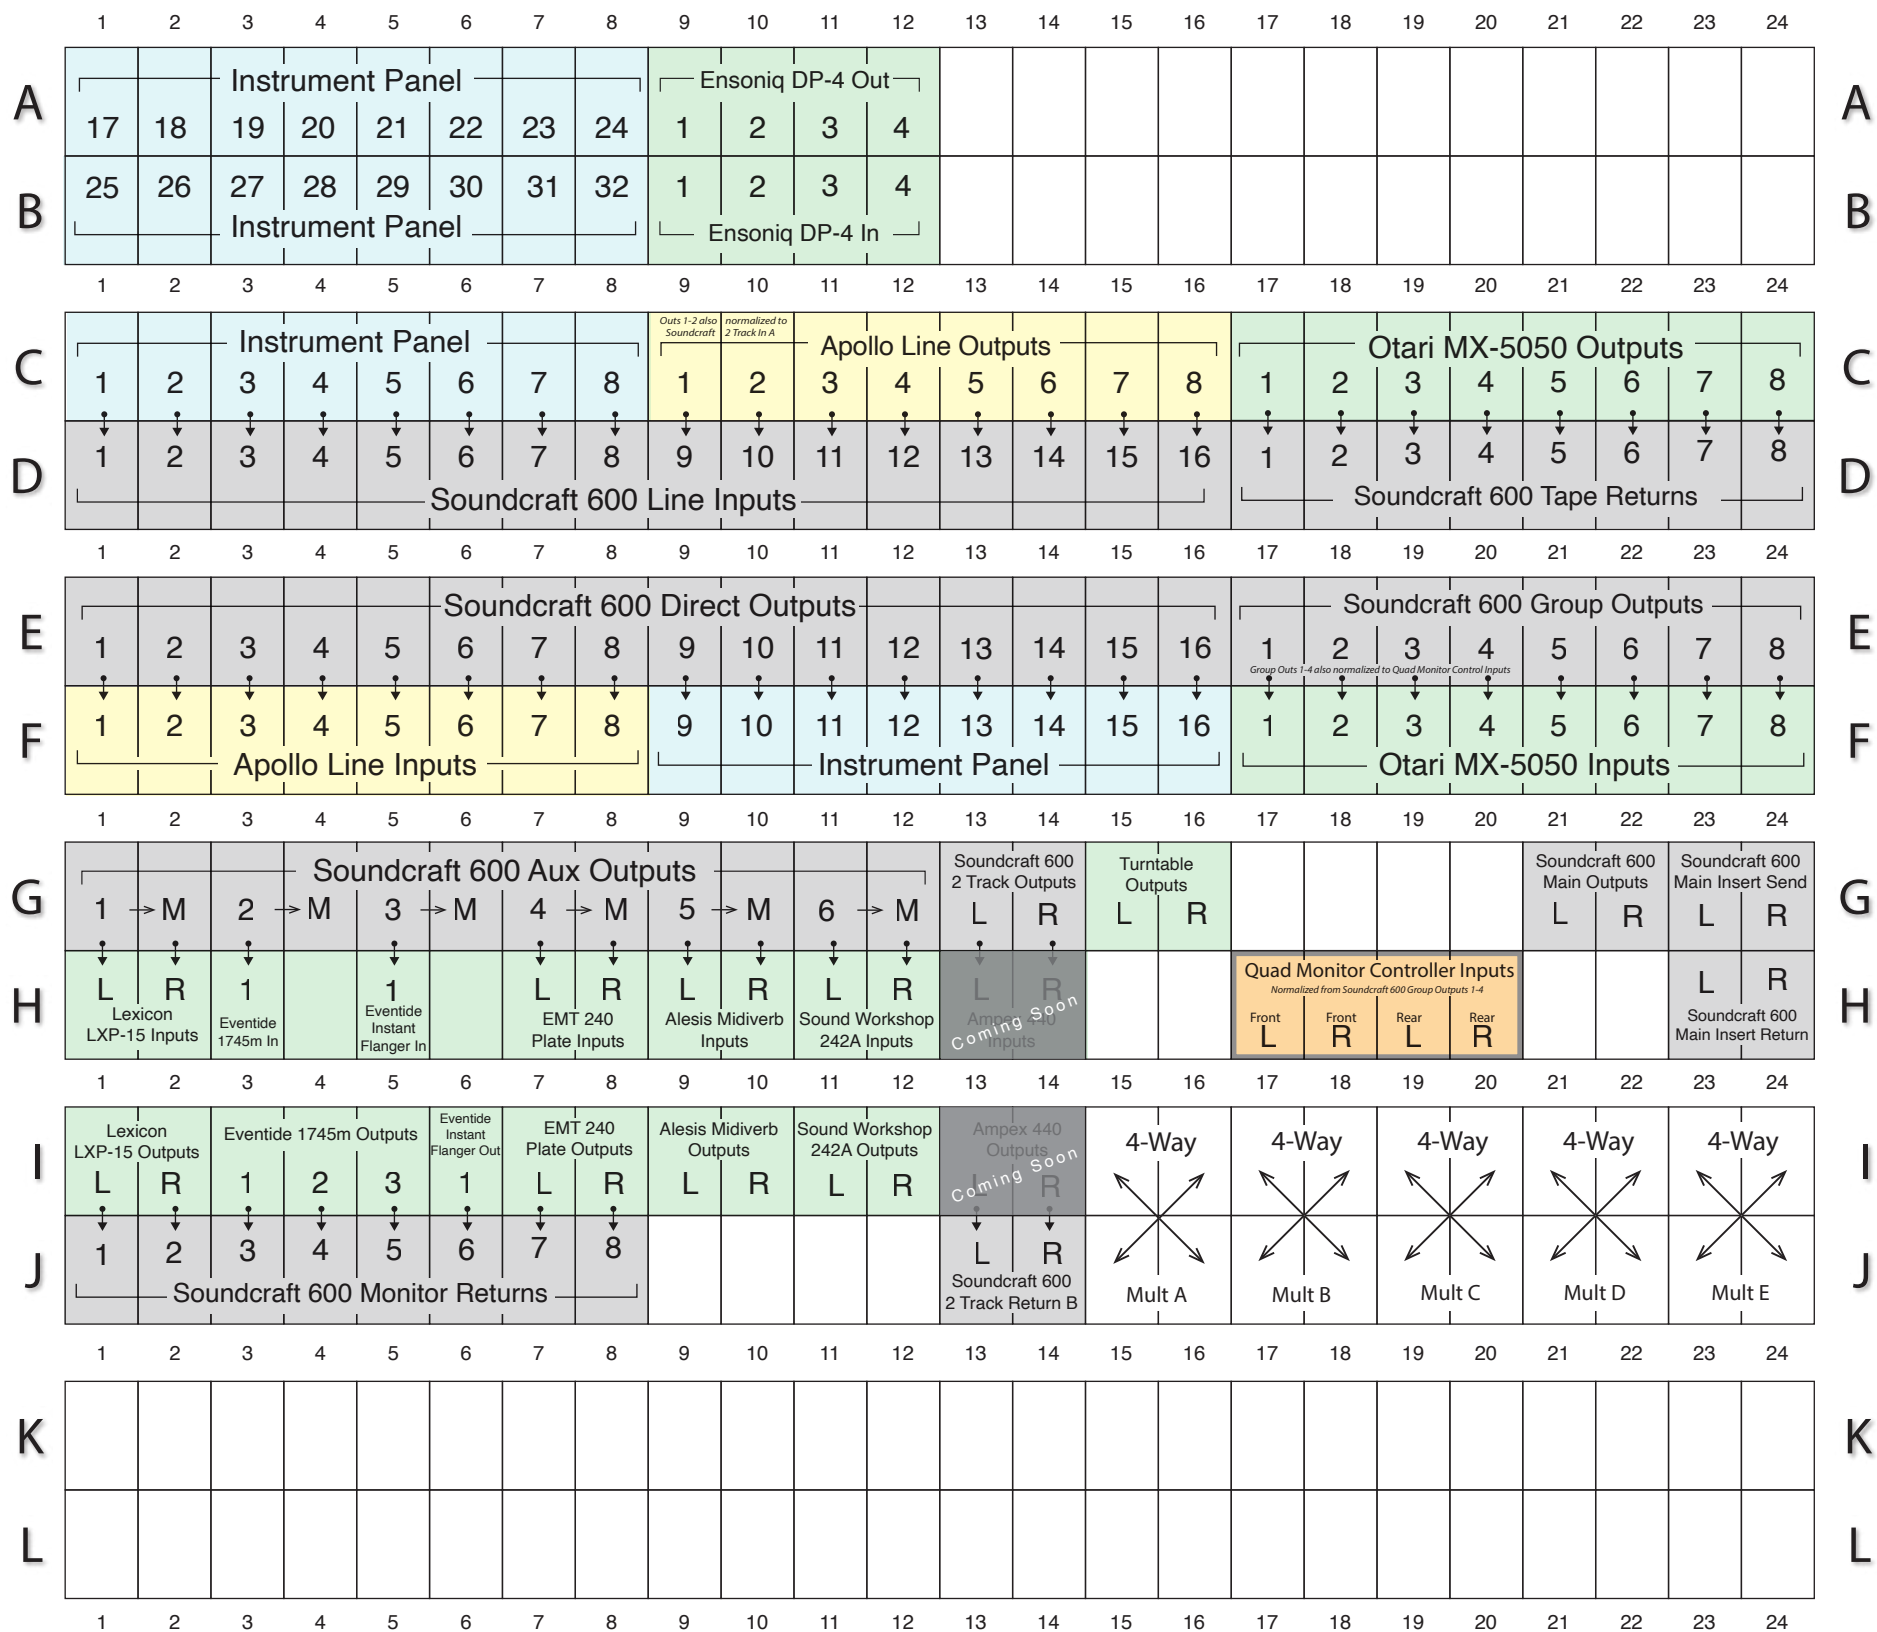

MTL 346 Patchbay Diagram

= Outboard Gear & Recorders

= Synths and Instruments

= Amps/Monitoring

= Mixing Console

= Audio Interface

= Passive Utilities

↓ = Half-Normalled Connections

→ M = Mult