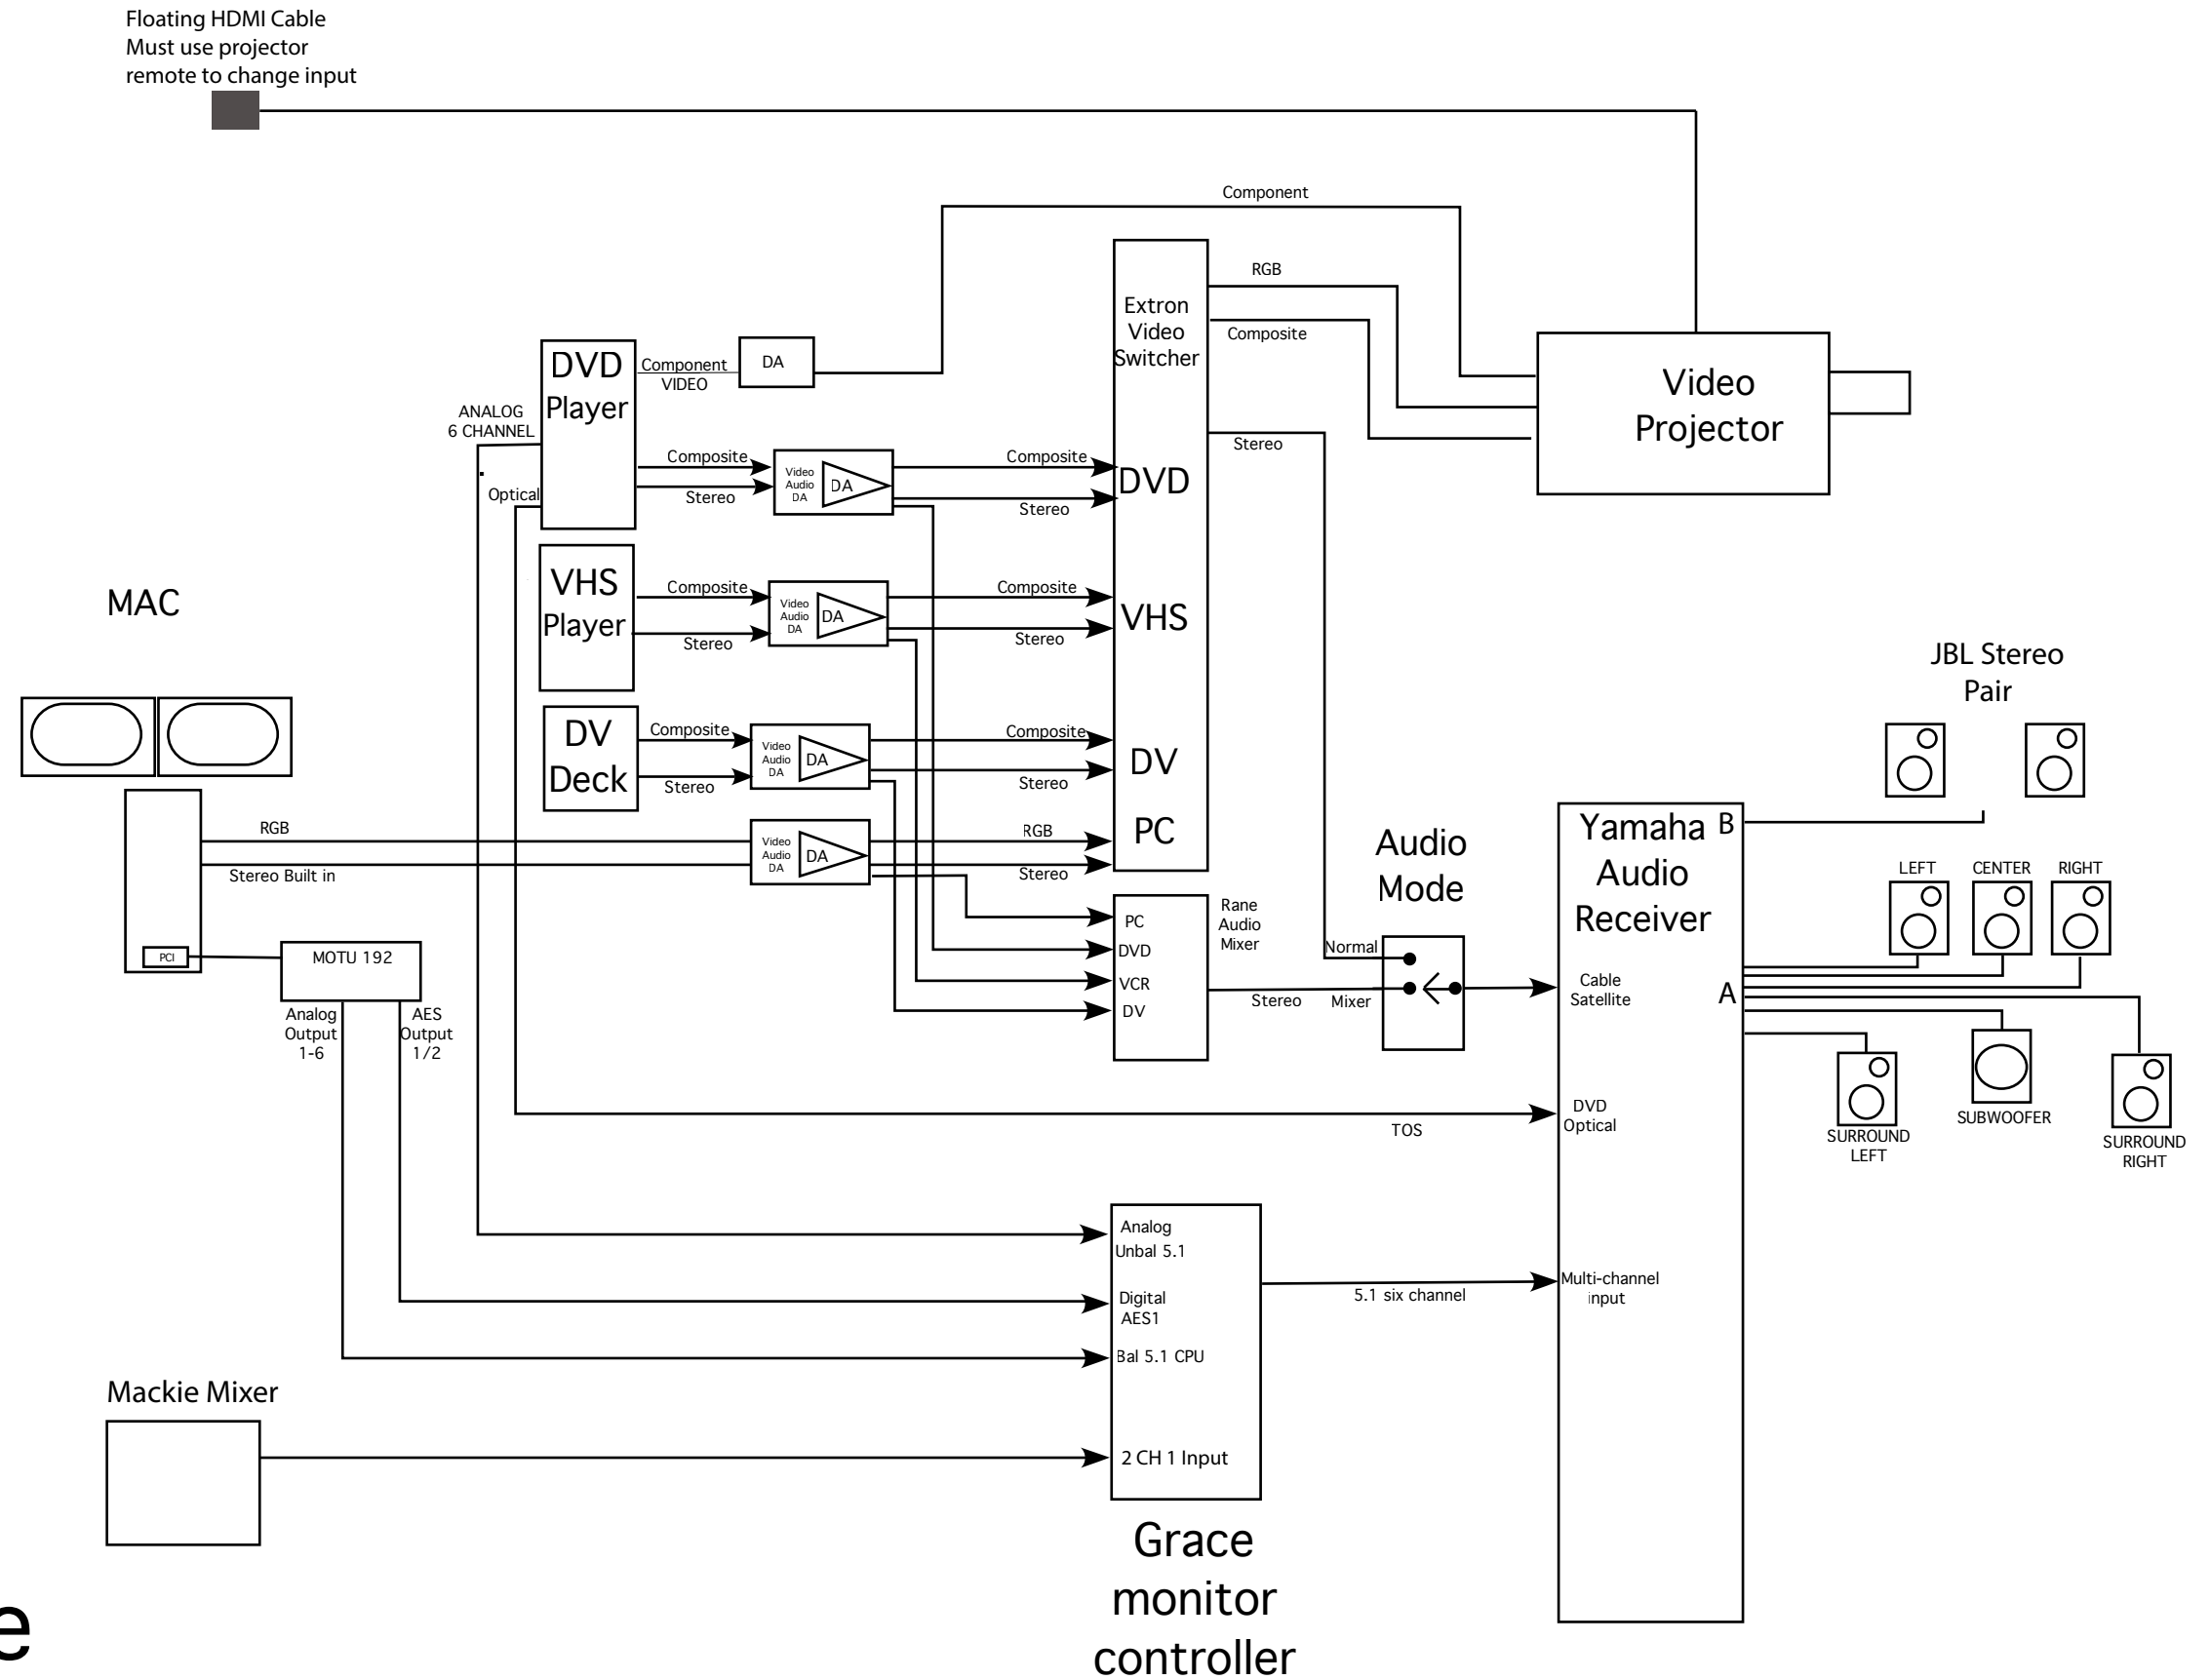

Yamaha Receiver Inputs

Multi-Channel = Grace Speaker Controller output
 DVD Auto=DVD-Digital optical audio
 Satellite/Cable= Switcher/Mixer outputs

Racks	
Main Power	
Switcher	Yamaha Receiver
DVD	
VHS	
DV	Rane Mixer
MOTU 192	
Laptop connections	
Audio mode switch	

5.1 Mixing suite

12-15