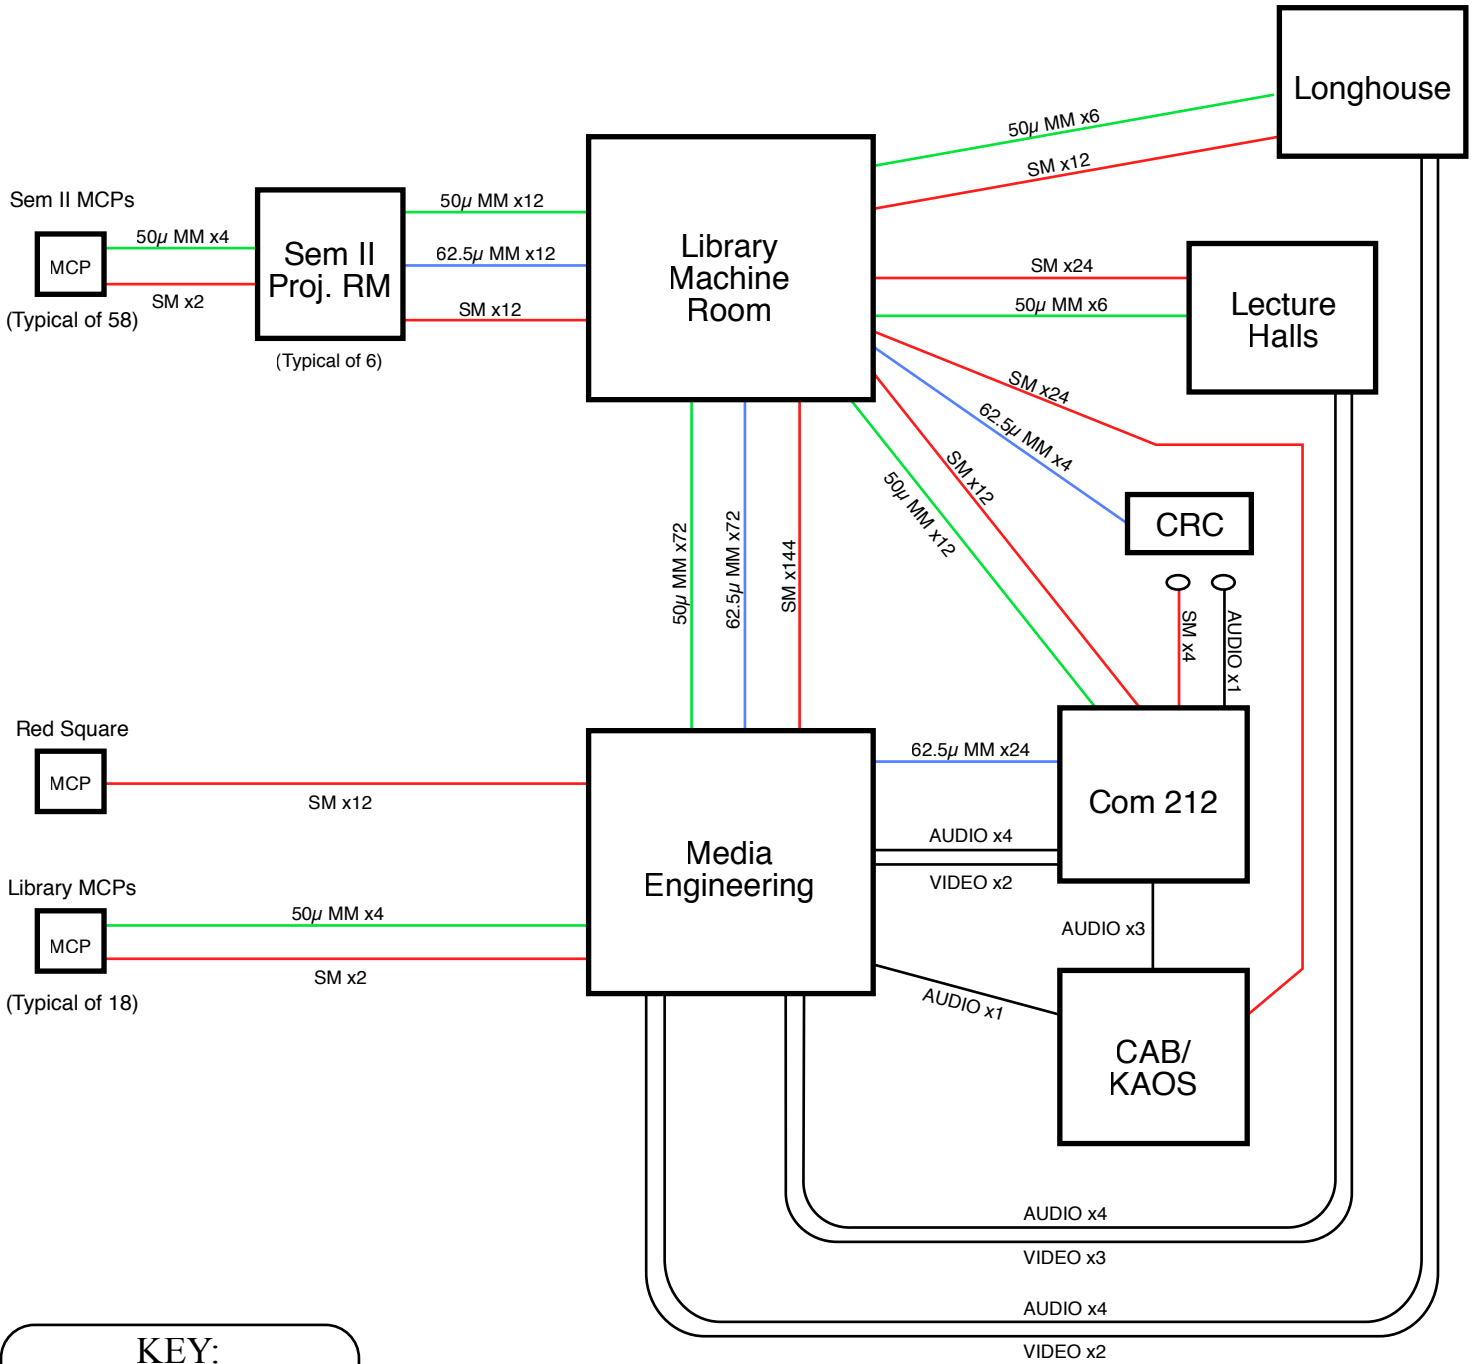

Campus A/V Tie Line Map

KEY:

- = 50μ Multimode Fiber
- = 62.5μ Multimode Fiber
- = Singlemode Fiber
- = Copper
- MCP = Media Connector Panel

Fiber quantities are listed in strands, not pairs (divide by 2 for pair count)